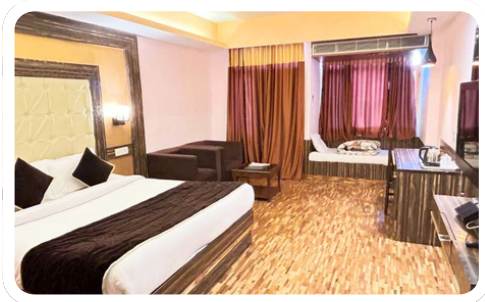

B2B NET RATE 21500/- PER COUPLE

The above rates are non commissionable & including all Taxes

SEASON VOLVO PACKAGE SPECIAL RATES

(Valid till 15th April to 10th July & 20th Dec-05th Jan)

**LUXURY ROOM WITH CENTRALLY
HEATED / AIR CONDITIONED, BALCONY,
RIVER & VALLEY VIEW**

B2B NET RATE 29500/- PER COUPLE

The above rates are non commissionable & including all Taxes

VOLVO PACKAGE INCLUSIONS

- ➔ 02 Volvo Tickets from Delhi To Manali & Return
- ➔ Accommodation in well appointed Luxury Room 3 Nights/4Days
- ➔ Welcome Drink (Non Alcoholic)
- ➔ Tea Coffee makers in the room
- ➔ Breakfast 3 & Dinner 3
- ➔ Evening tea with cookies
- ➔ Honeymoon inclusion
- ➔ One full day sightseeing to Solang Valley, by individual cab